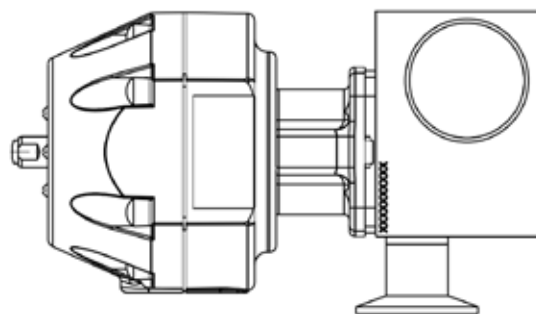

Figure Number: ZSBBT-1-W-419-2-X28-6-1-0

Configuration Example		ZSBBT	1	W	419	2	X28		6-1-0
Valve Body	Block Type	ZSBBT							
	Valve Size		1						
	Body Type			W					
	Body End Connection				419				
	Zerostatic Tube Size					2			
	Zerostatic Tube End Connection						X28		
	Zerostatic Tube Second End Connection								
	Polish Selections								6-1-0

To add topworks, see BBTOP. For additional figure numbers, see PFORD.

ISOMETRIC VIEW

FRONT VIEW

SIDE VIEW

Please contact ITT Engineered Valves for the latest drawing and dimensional information. The above drawing should only be used as a general reference.