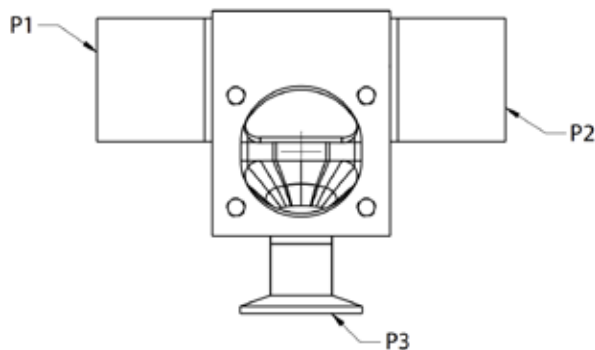

Compatible with standard Pure-Flo topworks: See PFTOP for details on available manual bonnets or actuator.

Flow Path

TRIPLEX
Sales Company

How to Order a Zero Static Block Body Tee

ZSBBT with a 1" wrought stainless steel main valve with Tri-Clamp end connection and a 2" tube with buttweld ends, 25 Ra interior finish, standard exterior finish (Scotch Brite).

Figure Number: ZSBBT-1-W-419-2-X28-6-1-0

Configuration Example		ZSBBT	1	W	419	2	X28		6-1-0
Valve Body	Block Type	ZSBBT							
	Valve Size		1						
	Body Type			W					
	Body End Connection				419				
	Zerostatic Tube Size					2			
	Zerostatic Tube End Connection						X28		
	Zerostatic Tube Second End Connection								
	Polish Selections								6-1-0

To add topworks, see BBTOP. For additional figure numbers, see PFORD.

ISOMETRIC VIEW

FRONT VIEW

SIDE VIEW

Please contact ITT Engineered Valves for the latest drawing and dimensional information. The above drawing should only be used as a general reference.