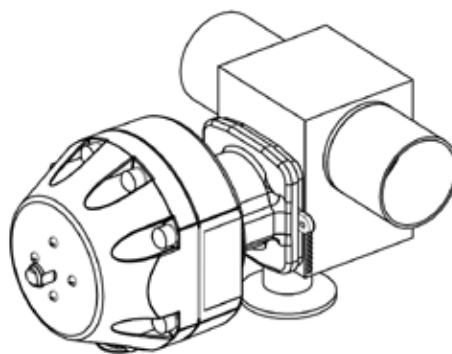

Compatible with standard Pure-Flo topworks: See PFTOP for details on available manual bonnets or actuator.

Flow Path

TRIPLEX
Sales Company

How to Order a Zero Static Block Body Tee

ZSBBT with a 1" wrought stainless steel main valve with Tri-Clamp end connection and a 2" tube with buttweld ends, 25 Ra interior finish, standard exterior finish (Scotch Brite).

Figure Number: ZSBBT-1-W-419-2-X28-6-1-0

Configuration Example		ZSBBT	1	W	419	2	X28		6-1-0
Valve Body	Block Type	ZSBBT							
	Valve Size		1						
	Body Type			W					
	Body End Connection				419				
	Zerostatic Tube Size					2			
	Zerostatic Tube End Connection						X28		
	Zerostatic Tube Second End Connection								
	Polish Selections								6-1-0

To add topworks, see BBTOP. For additional figure numbers, see PFORD.

ISOMETRIC VIEW

FRONT VIEW

SIDE VIEW

Please contact ITT Engineered Valves for the latest drawing and dimensional information. The above drawing should only be used as a general reference.